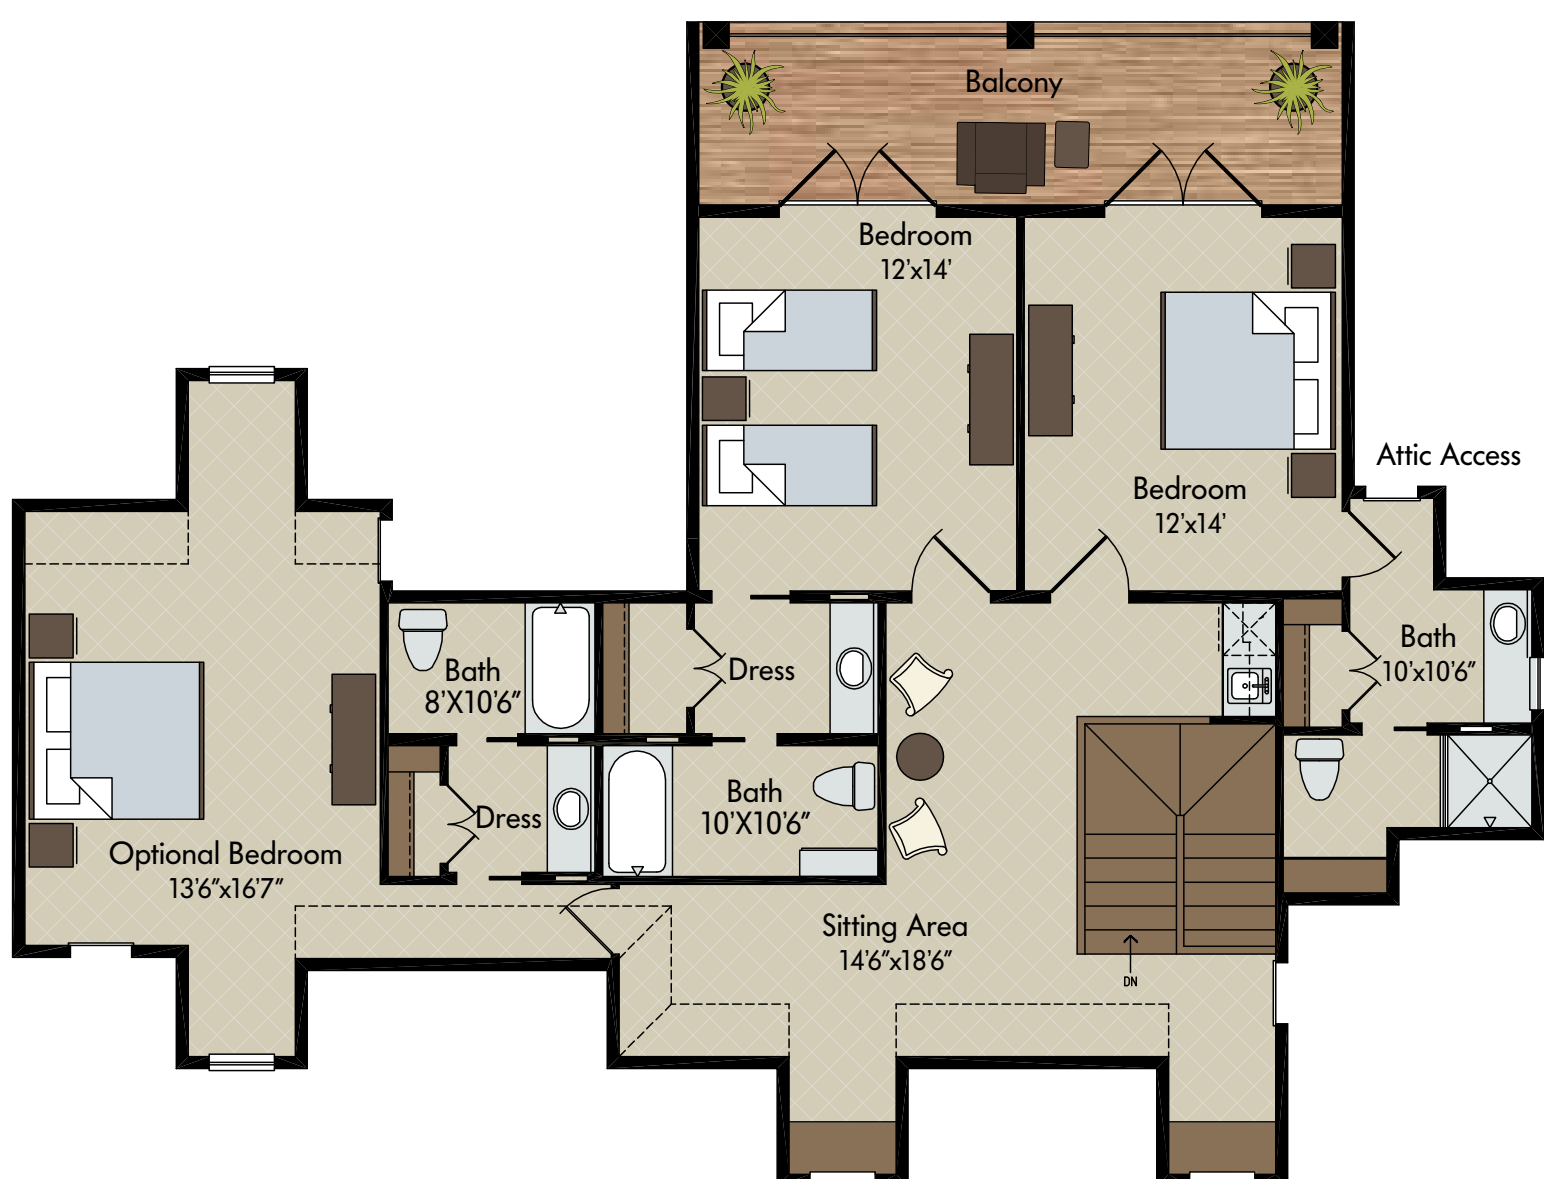

THE ST. KITTS
 3 Bedroom 3.5 Bath / 2,546 SF
 or
 4 Bedroom 4.5 Bath / 2,961 SF

FIRST FLOOR - 1,548 SF

SECOND FLOOR - 998 SF
 Optional Bedroom #4 - 415 SF

*Floor plans are conceptual and all dimensions and layout are subject to change.