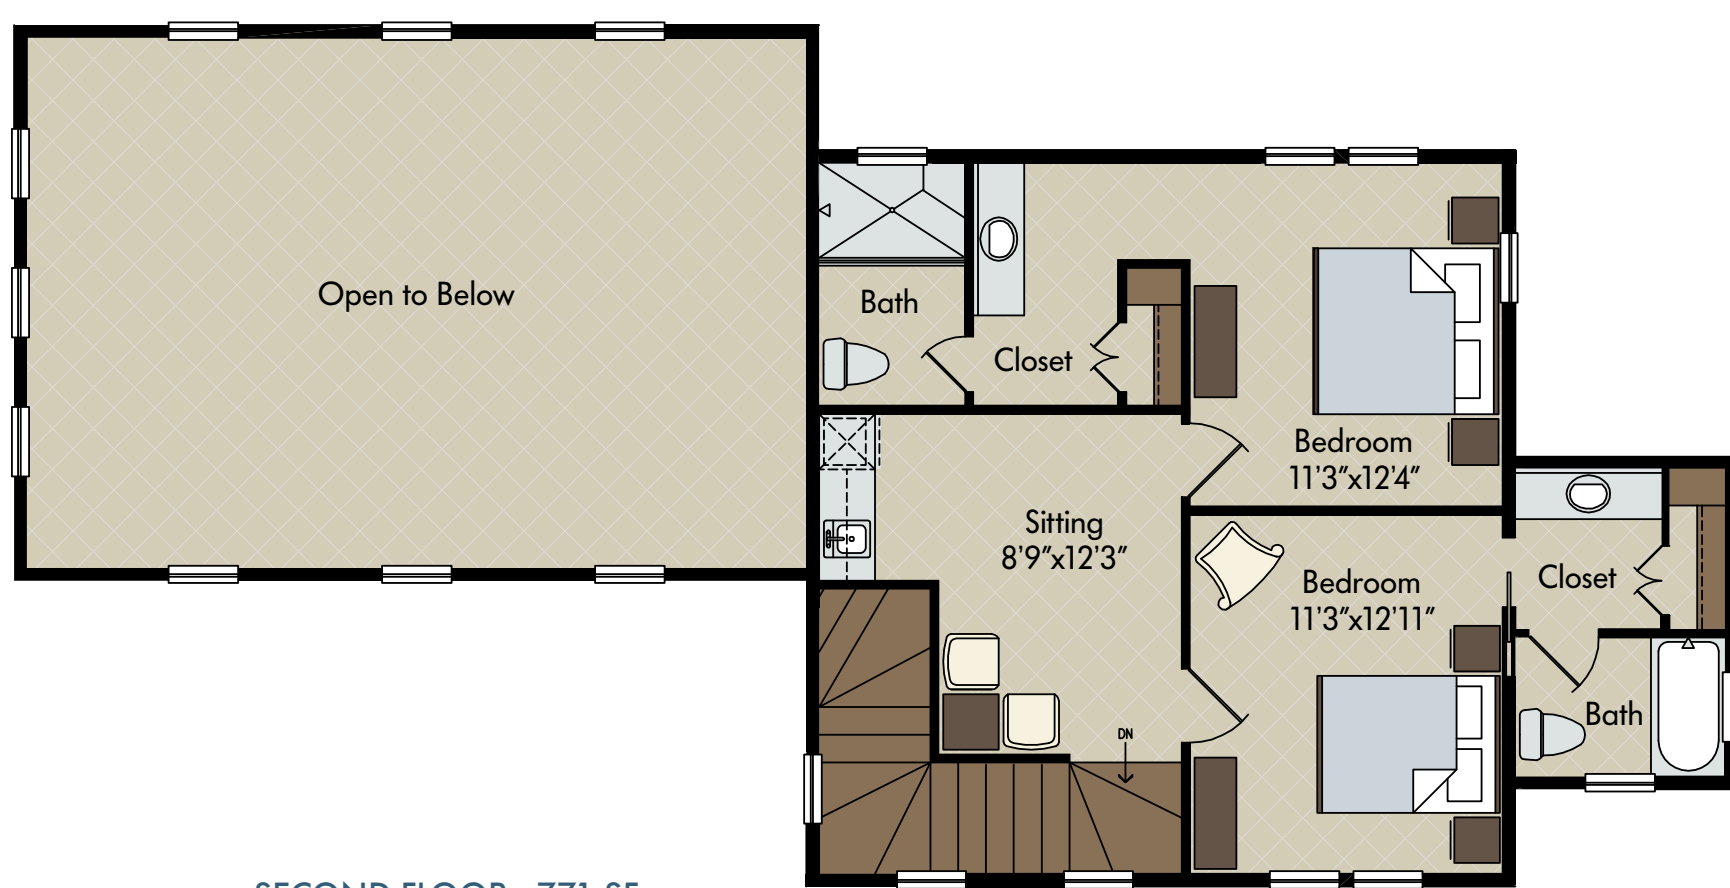

**THE BERMUDA**  
4 Bedroom 4 Bath / 2,403 SF

\*Floor plans are conceptual and all dimensions and layout are subject to change.