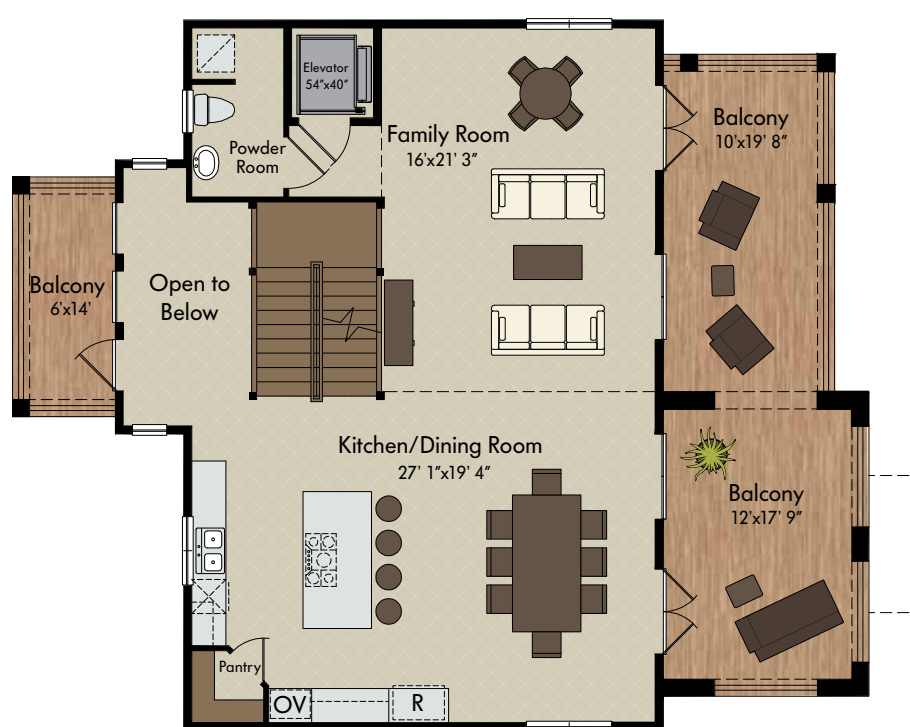

**THE ARUBA**  
3 Bedroom 3.5 Bath / 4,303 SF

FIRST FLOOR - 2,129 SF

SECOND FLOOR - 1,201 SF

THIRD FLOOR - 973 SF

\*Floor plans are conceptual and all dimensions and layout are subject to change.